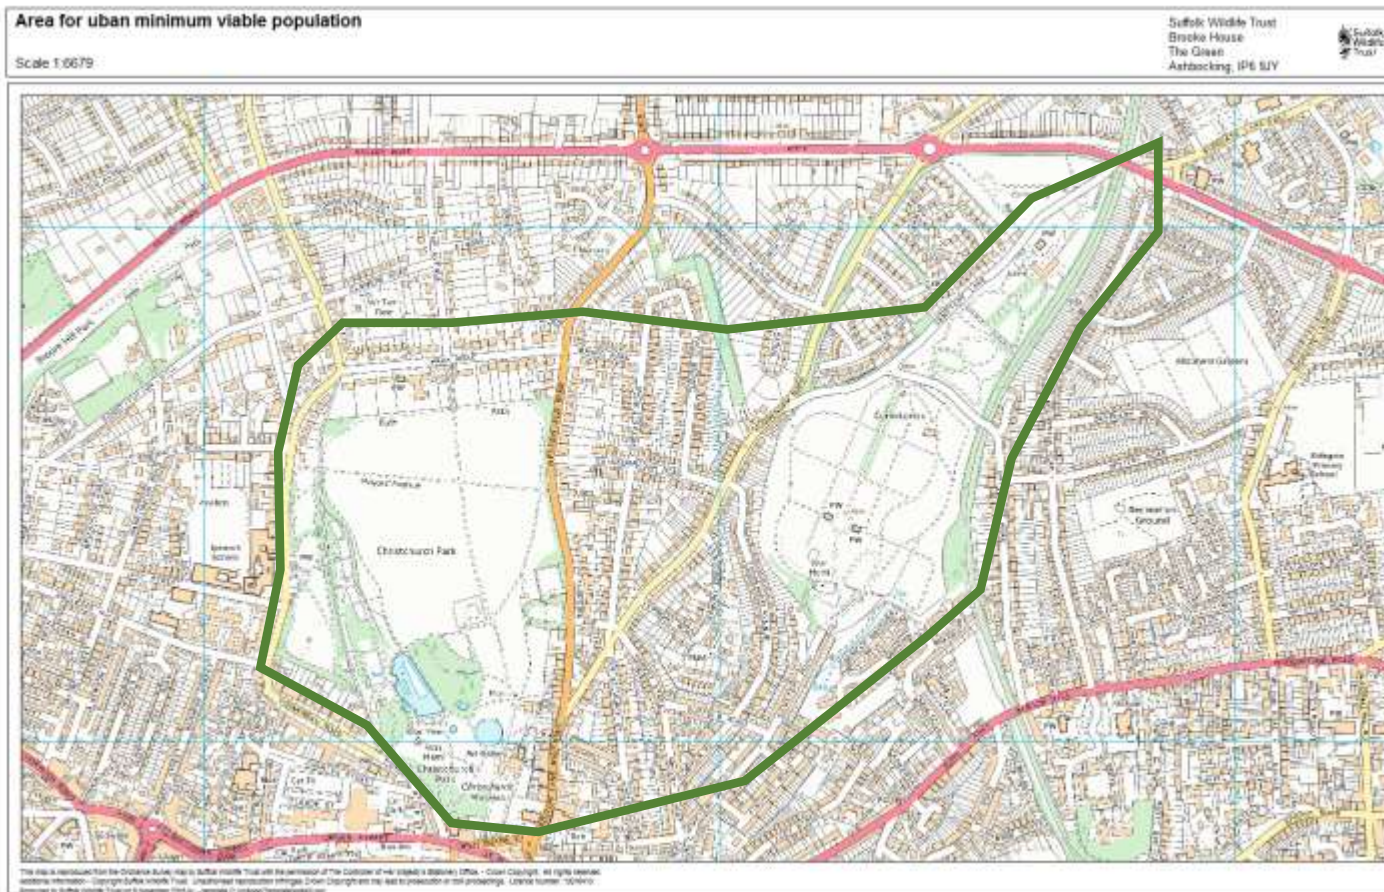

Simone Bullion

Simone Bullion

Ali North

2) Feeding opportunities

3) Connected Network

Male average
1.8km, female
average **1.1km**

(Reeve 1982)

3) Connected Network