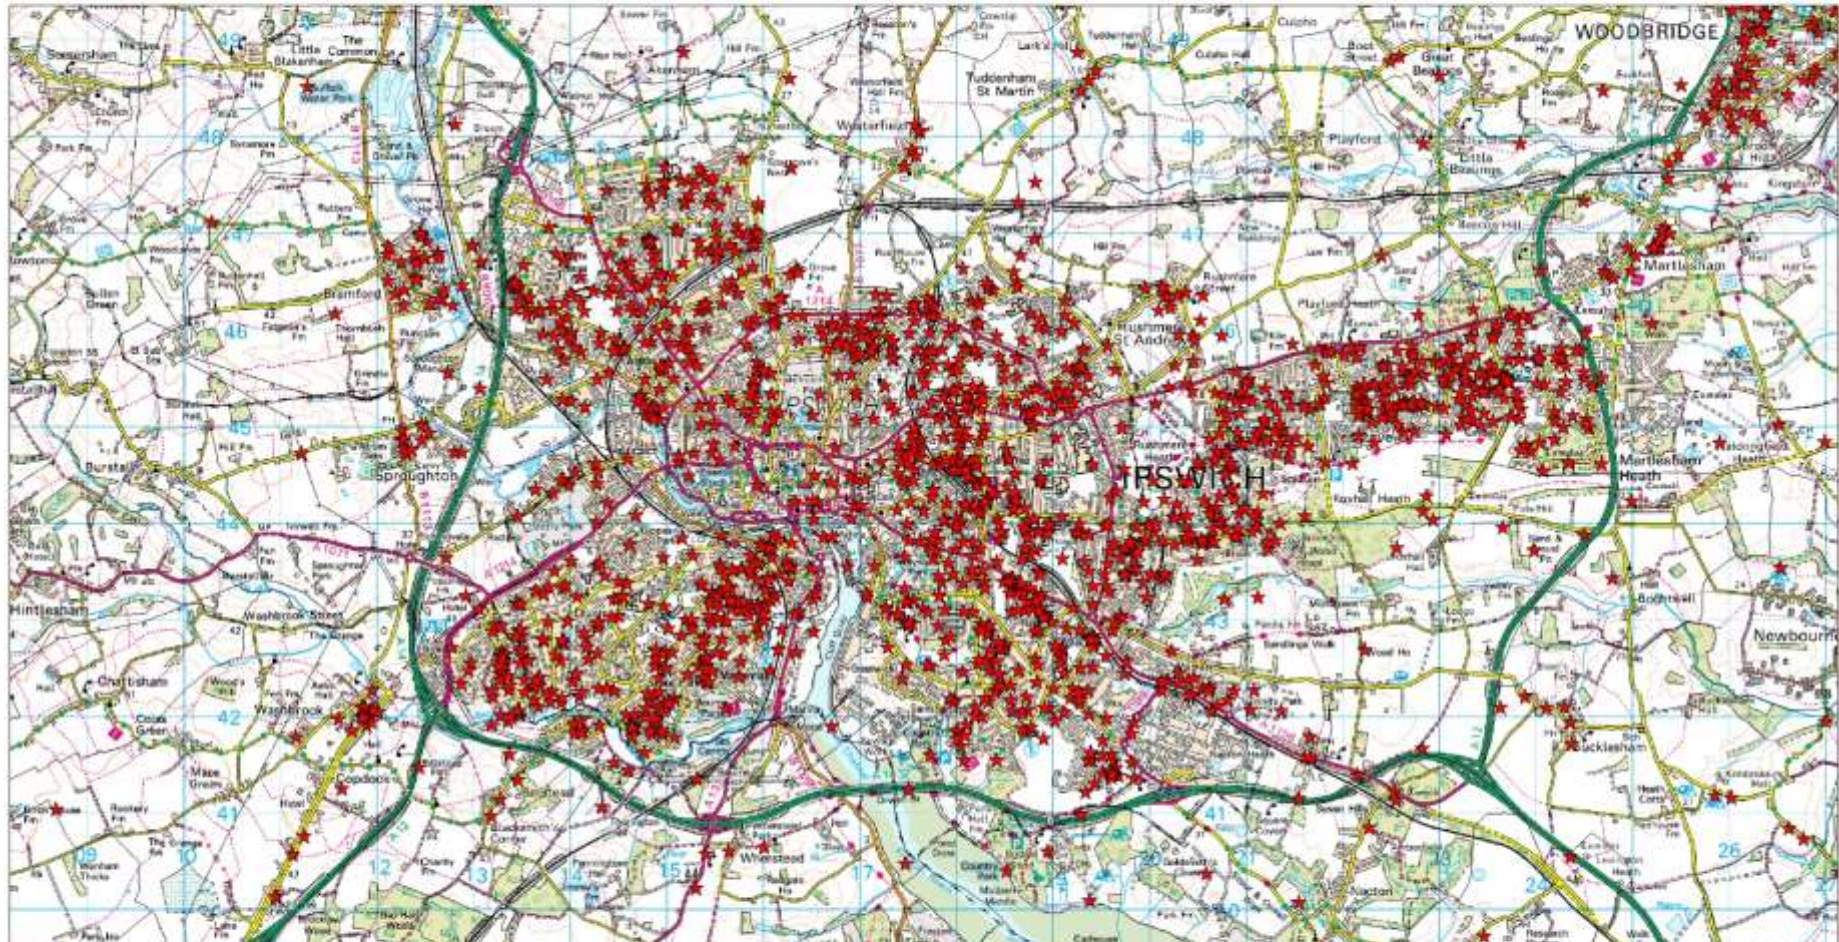

2014

Scale 1:67001

Suffolk Wildlife Trust
Brooke House
The Green
Ashbocking, IP6 9JY

Russell Armer Homes builds hedgehog-friendly houses

3 February 2016

The first developer to proactively engage with Hedgehog Street has ensured that all 56 homes it is building this year will have hedgehog highways through their gardens.