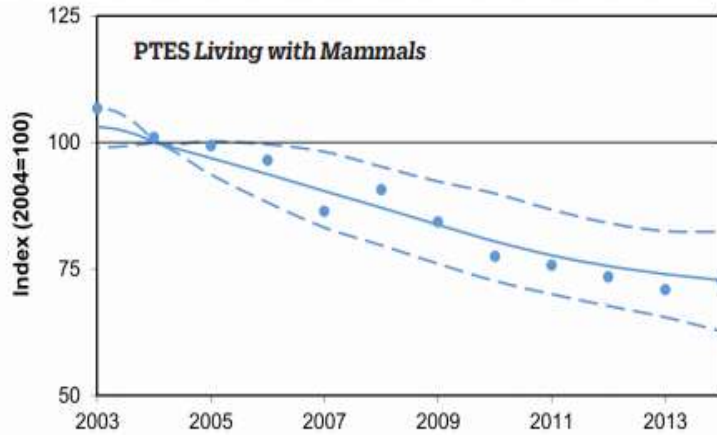

Safeguarding hedgehogs through planning and development

Ali North – Ipswich Hedgehog Officer

Western European Hedgehog *Erinaceus europaeus*

Kevin Grey

- Ancient species
- Key, Umbrella, Indicator, Flagship
- Limited legal protection but are a priority species

Julochka <https://creativecommons.org/licenses/by-nc/2.0/>

Concerning declines

Urban populations have declined by up to a third between 2000-2014

Steve Cobham <https://creativecommons.org/licenses/by-nc/2.0/>