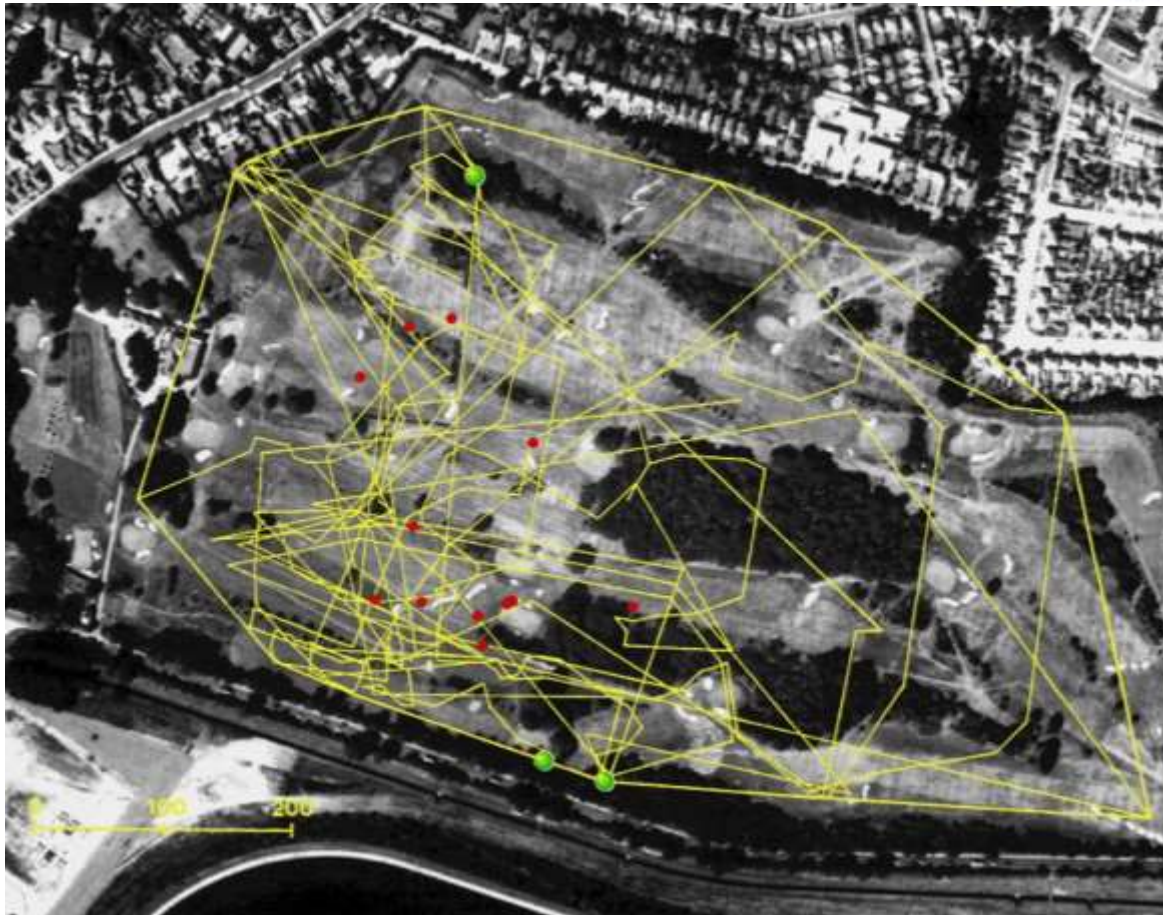

Simone Bullion

Simone Bullion

Ali North

2) Feeding opportunities

3) Connected Network

Male average
1.8km, female
average **1.1km**

(Reeve 1982)

3) Connected Network