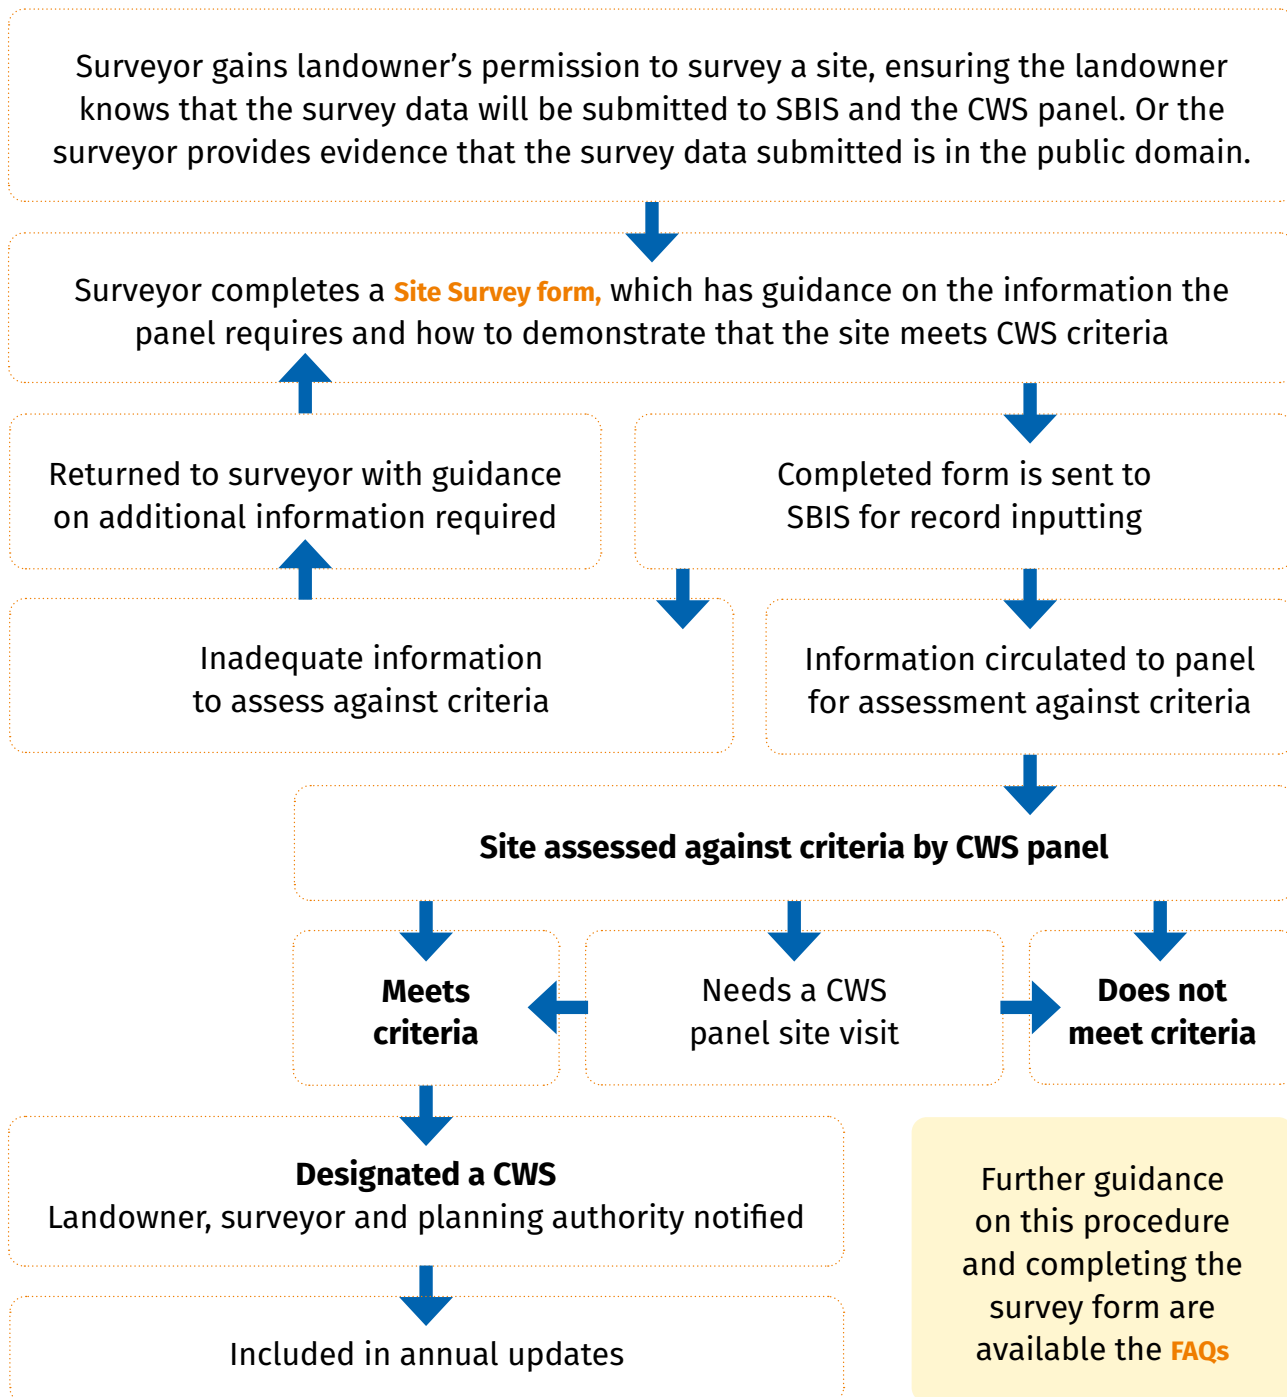

# Suffolk County Wildlife Sites: Designation Procedure

For a site to become a County Wildlife Site (CWS) it must be assessed by the CWS panel and meet the CWS criteria. The procedure is set out below.

May 2022